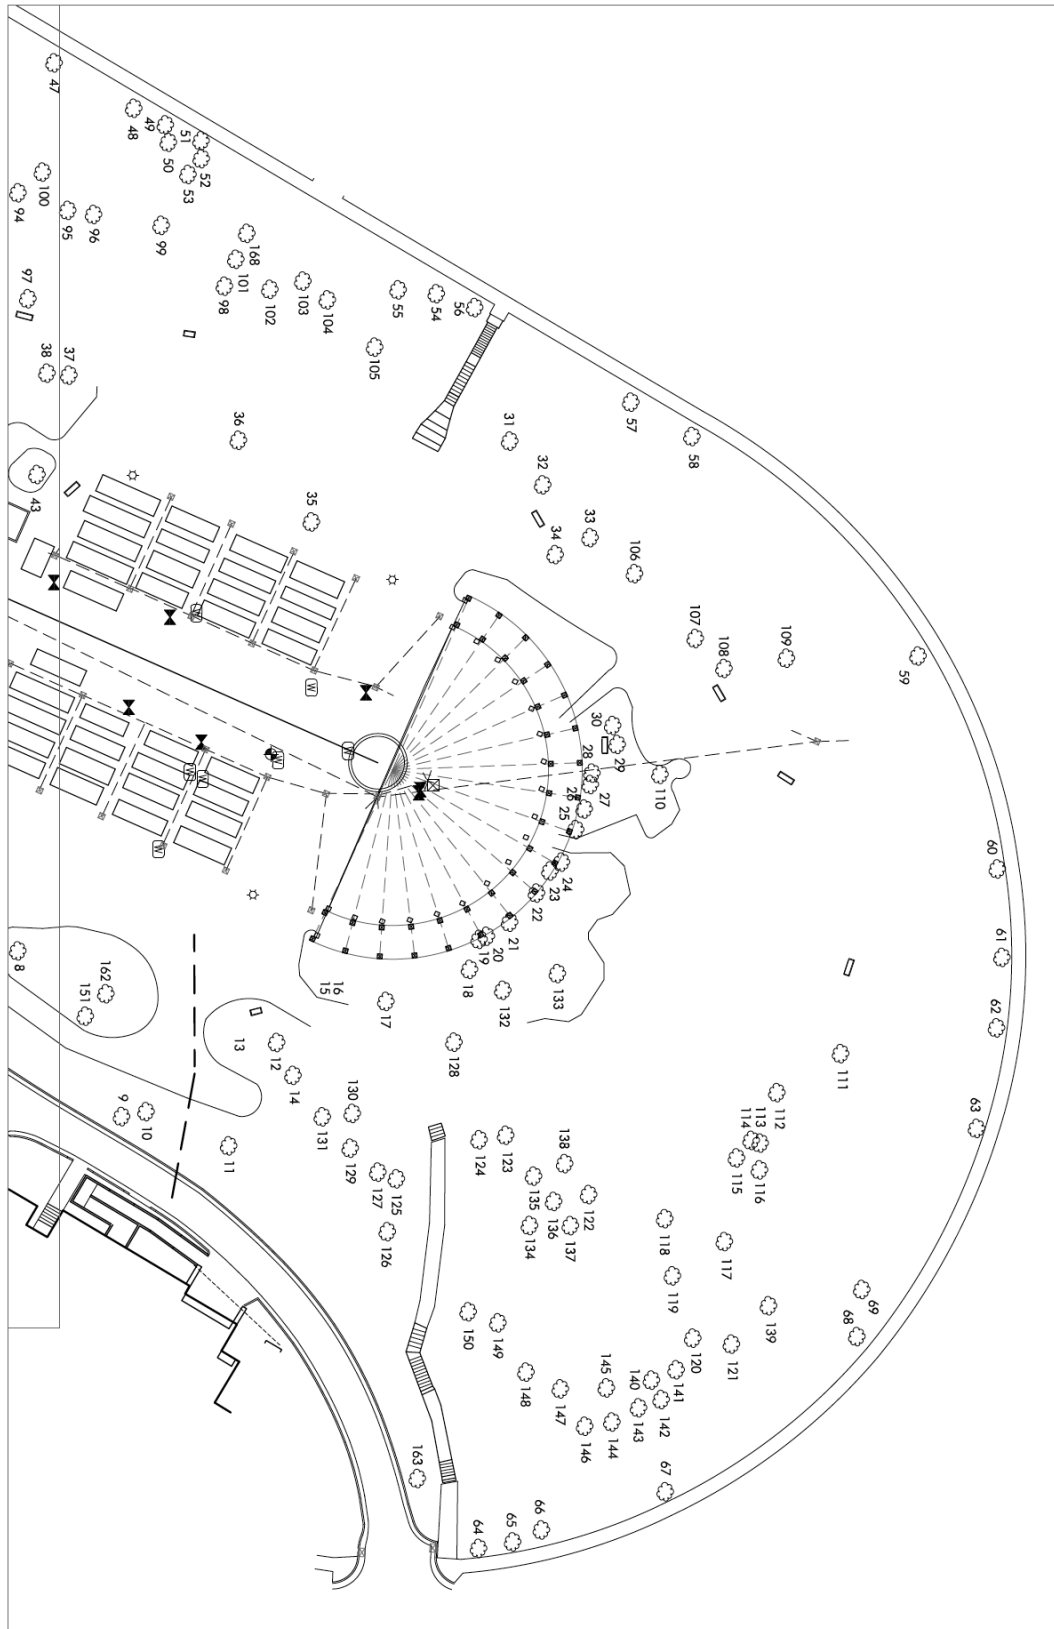

2018 Raleigh Rose Garden Tree Survey

135	White Oak
136	Gingko
137	Gingko
138	Flowering Dogwood
139	Red Maple
140	Sugar Maple
141	Sugar Maple
142	Water Oak
143	Sugar Maple
144	Southern Red Oak
145	Southern Red Oak
146	Cherry Bark Oak
147	Sugar Maple
148	Japanese Maple
149	Red Cedar
150	Saucer Magnolia
151	Flowering Dogwood
152	Willow Oak
153	Willow Oak
154	White Oak
155	Willow Oak
156	Willow Oak
157	Lebanon Cedar
158	Sawtooth Oak
159	Lebanon Cedar
160	Katsura
161	Buckeye
162	Japanese Flowering Apricot
163	Black Locust
164	Juniper
165	American Holly
166	Juniper
167	Juniper
168	Willow Oak

2018 Raleigh Rose Garden Tree Survey