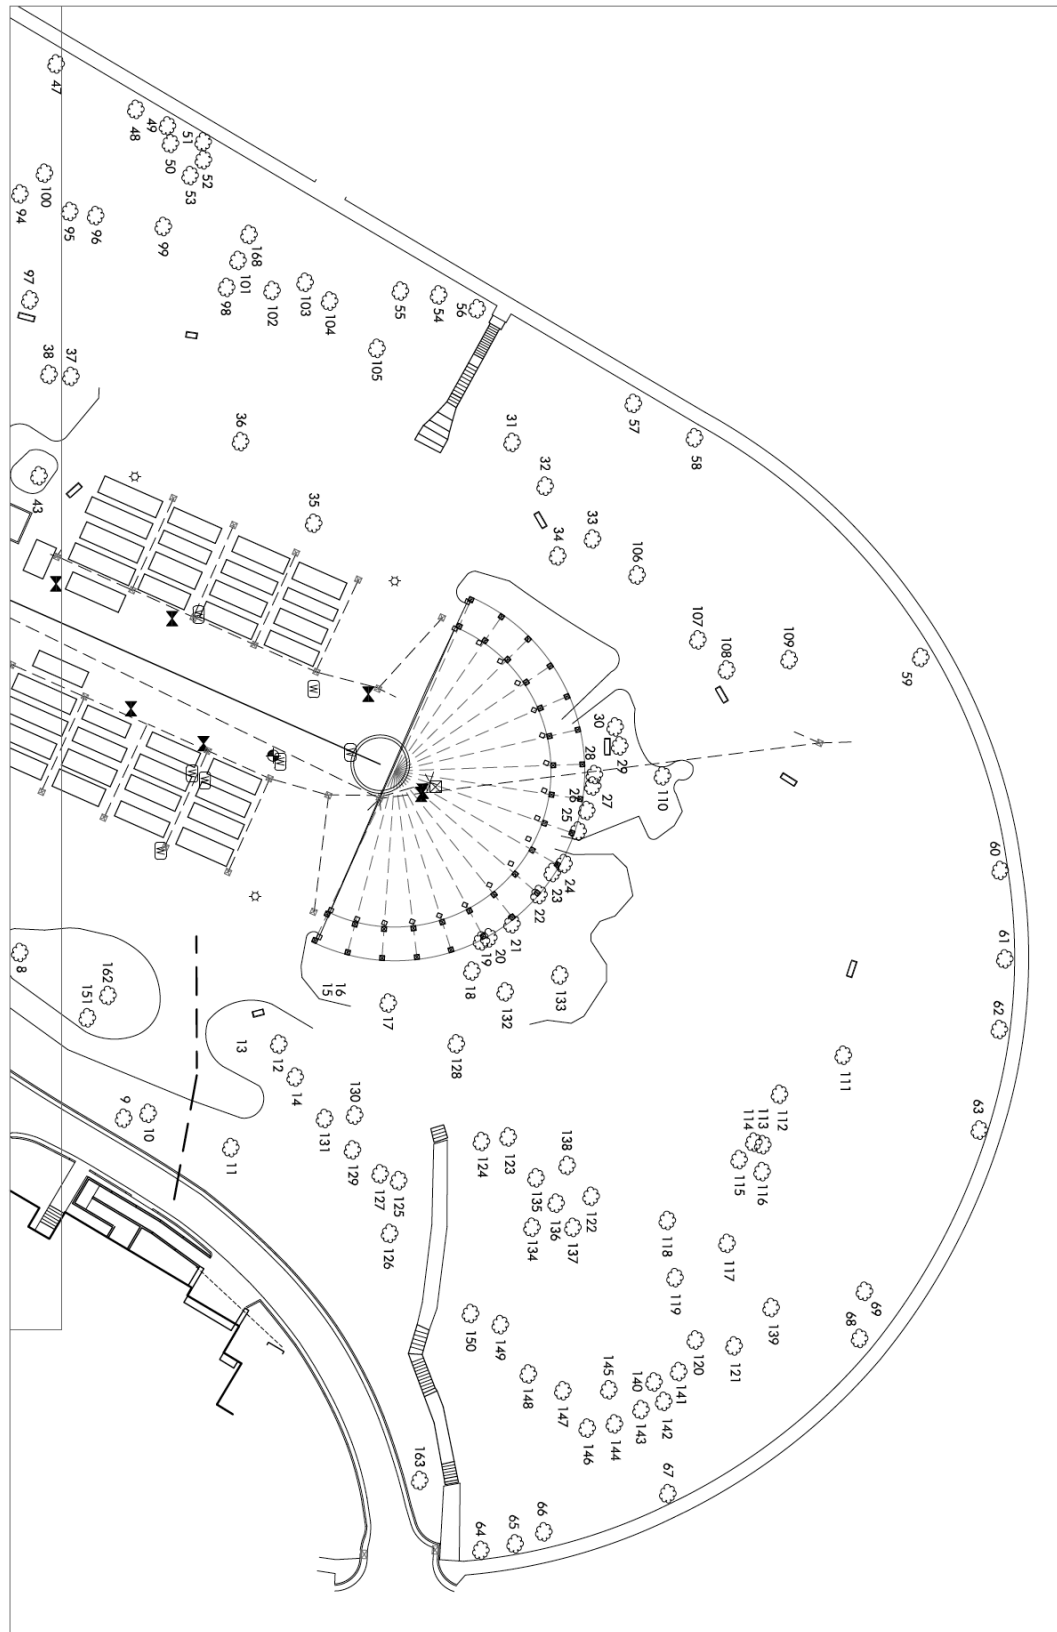

2016 Raleigh Rose Garden Tree Survey

135	Ginko
136	Ginko
137	Ginko
138	Unidentified
139	Red Maple
140	Red Maple
141	Florida Maple
142	Cherry Bark Oak
143	Sugar Maple
144	Southern Red Oak
145	Southern Red Oak
146	Cherry Bark Oak
147	Sugar Maple
148	Maple
149	Red Cedar
150	Saucer Magnolia
151	Flowering American Dogwood
152	Willow Oak
153	Willow Oak
154	Willow Oak
155	Willow Oak
156	Willow Oak
157	Lebanon Cedar
158	Sawtooth Oak
159	Lebanon Cedar
160	Katsura
161	Buckeye
162	Japanese Flowering Apricot
163	Black Locust
164	Juniper
165	American Holly
166	Juniper
167	Juniper
168	Willow Oak

2016 Raleigh Rose Garden Tree Survey